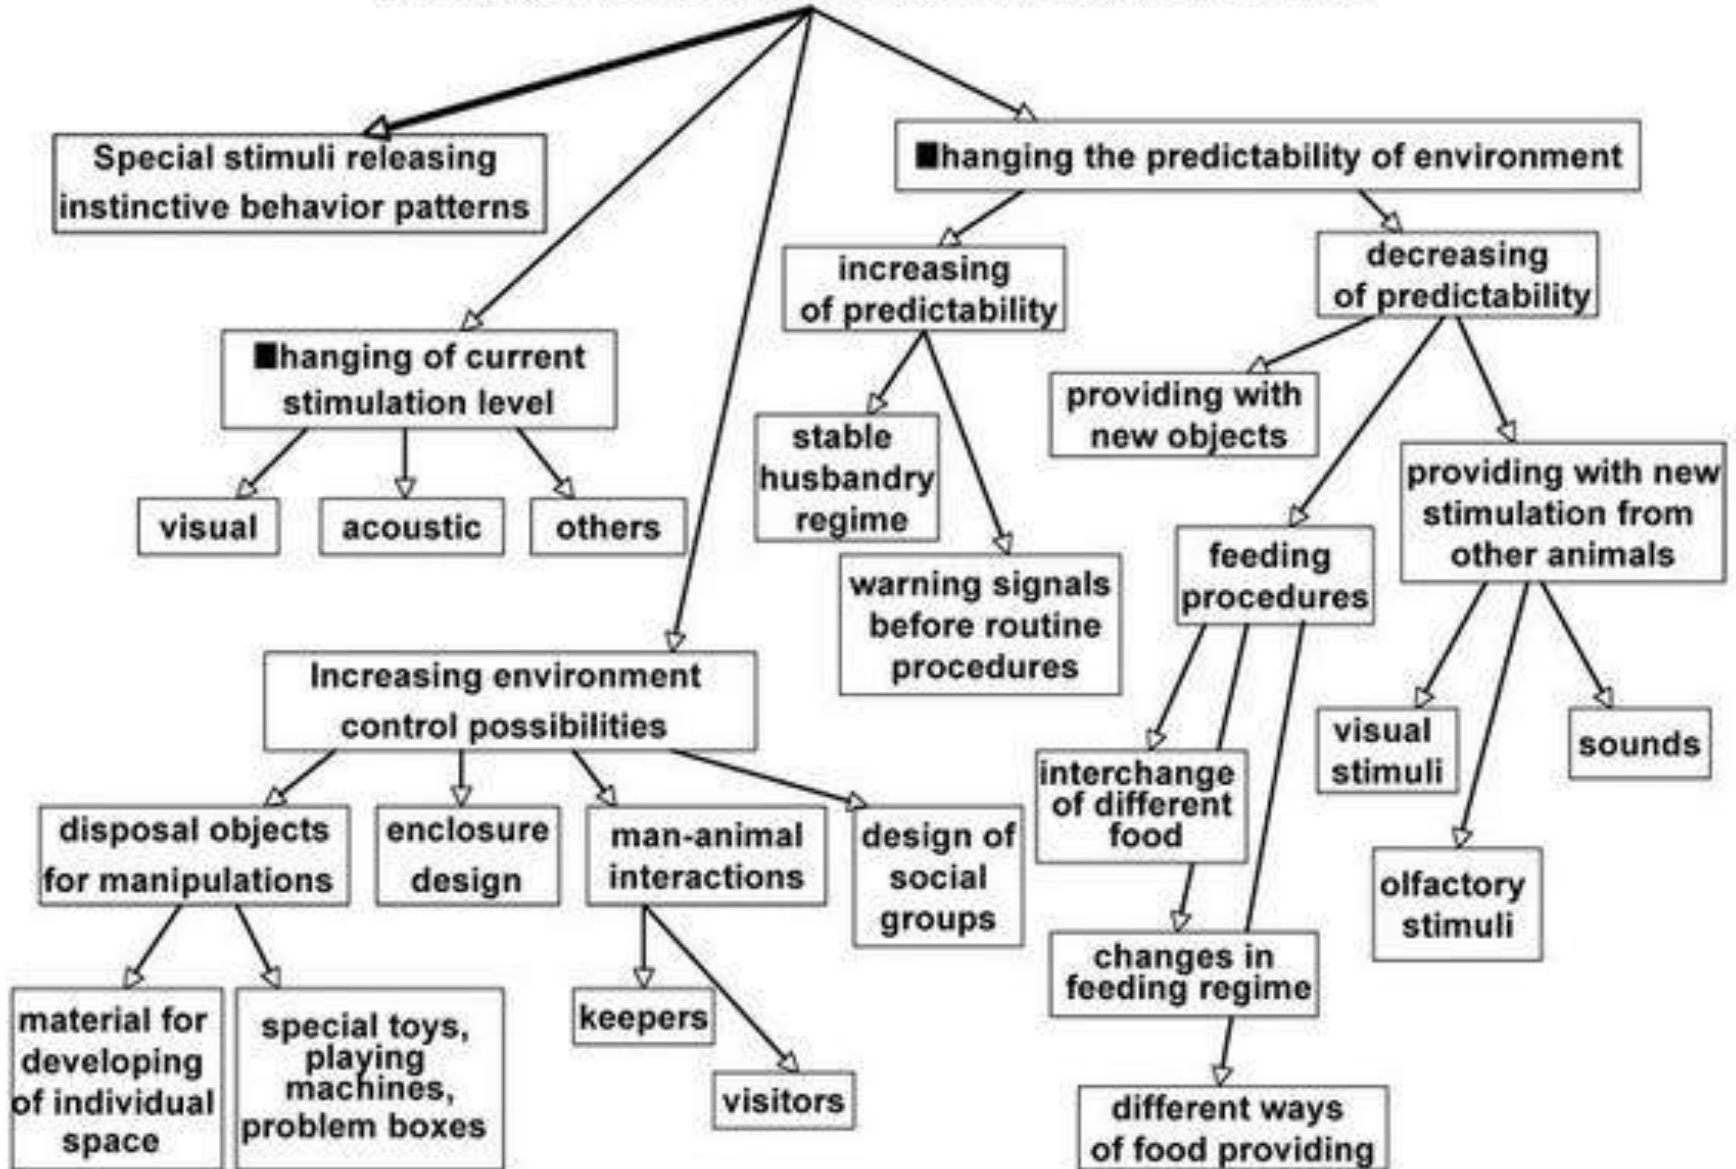

Environmental enrichment in ZOO

What is Environmental Enrichment?

- Techniques in captive animal husbandry which attempt to meet the physical and psychological needs of an animal in an enclosure with respect to the veterinary/medical, biology and behavioral/ecological factors in line with the species natural history.

Multi-species
exhibition

**The ability to choose
the environment**

Microenvironment

Natural enrichments

- i.e. for giant panda

... and for red panda

... and for felids

Are people allowed
to enter cages with
animals in the zoo?

... and is it possible to pet
(stroking) animals in the zoo? ?

diet

... music...

Training Zoo Animals For Veterinary Care

Zoo environment enrichment tools

Enrichments for domestic animals

Scratching post, cat tree

Cat fishing rod